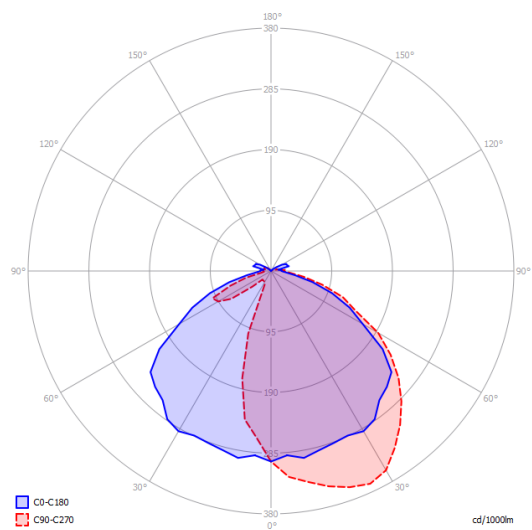

Puzzle Round single

AC LED
2700 K
16 W
1750 lm
220-240 V
CRI 92
MacAdam 3-Step

Диаграмма полярности