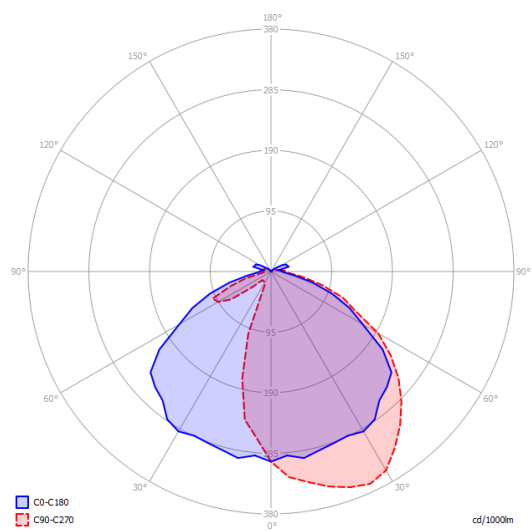

AC LED
3000 K
16 W
1850 lm
220-240 V
CRI 92
MacAdam 3-Step